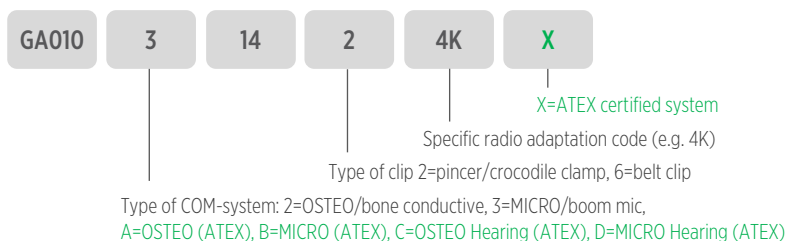

This is a selection of popular communication devices. Please consult us for further radio connections.